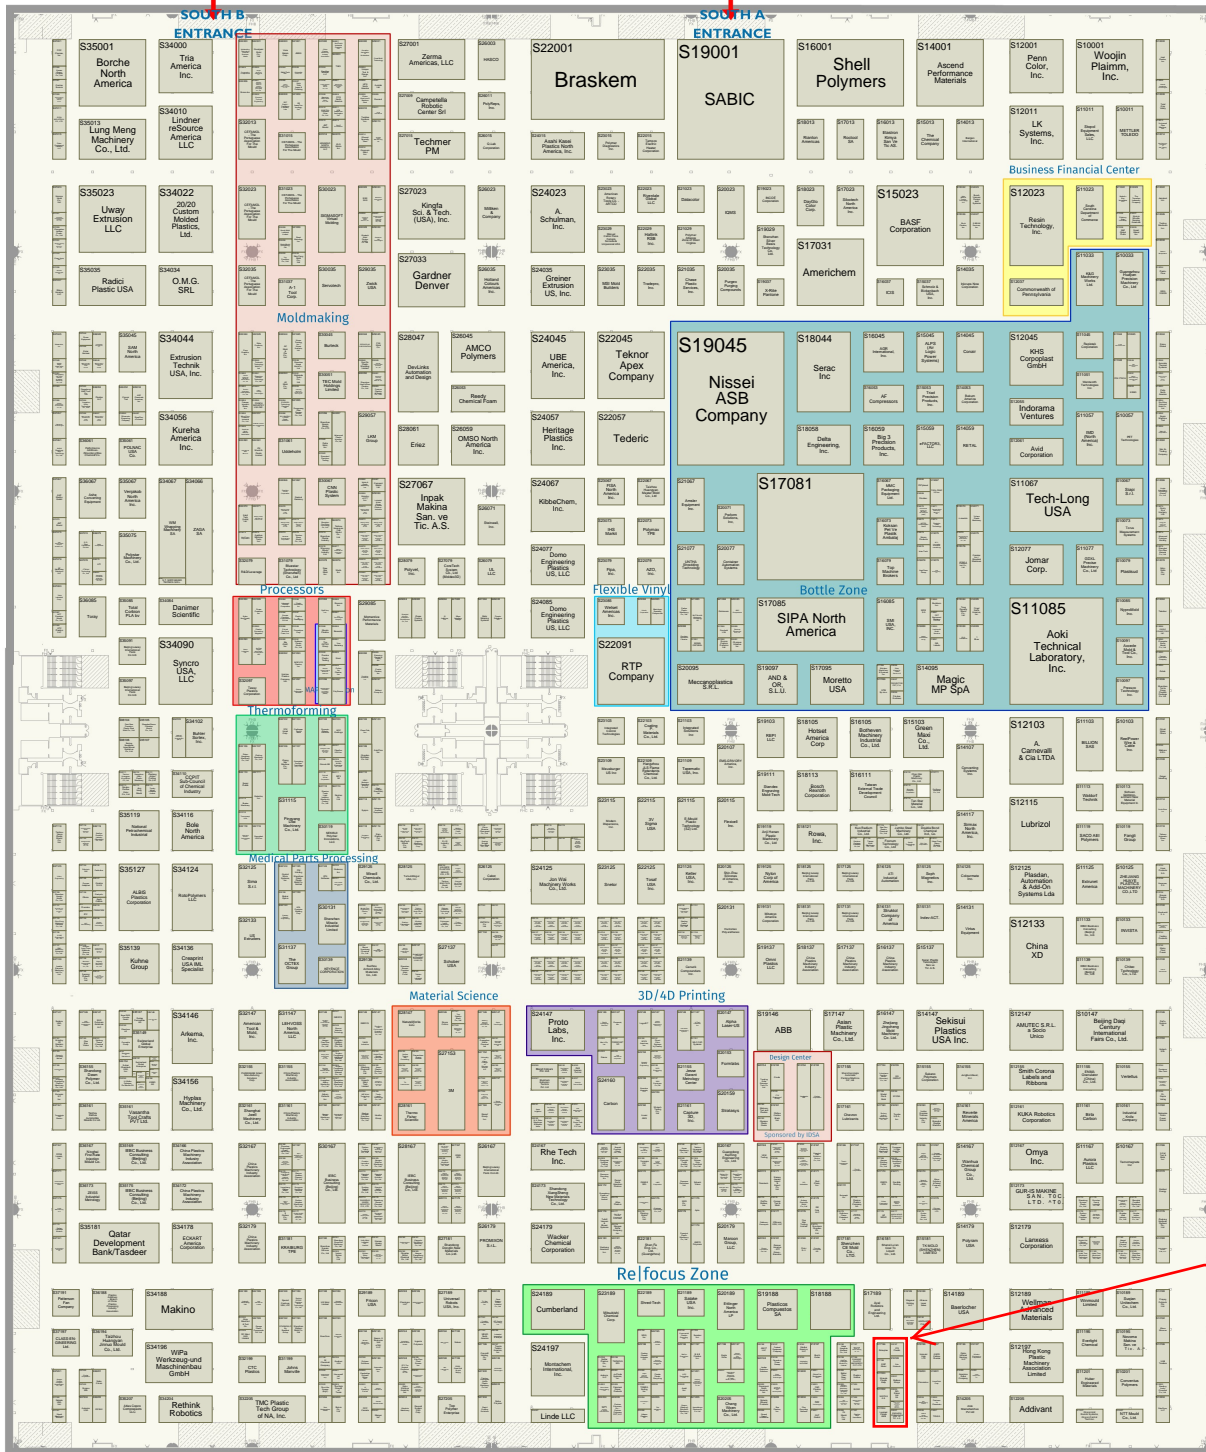

# South Hall Level 1 - Expo Hall

**TURKISH PAVILION**

North Concourse Cafes and 
  
  
 Courtesy Shuttle
   
 To West Building
   
 Drop-Off/Pick-Up Area